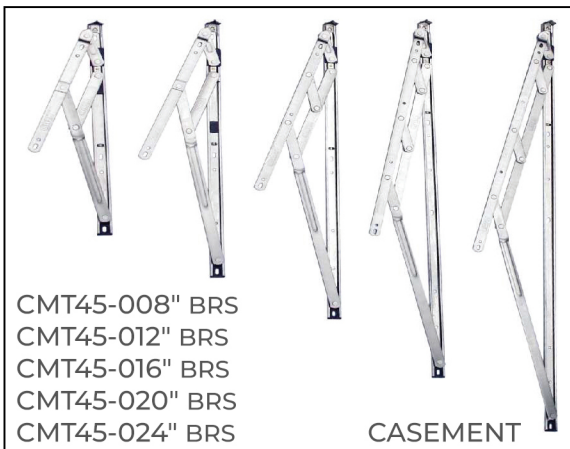

K2541-65K

HINGE

SEL0007
4X3X2,5
US32D

SEL0010
4X3X3 2BB NRP
US32D

SEL001BL
4X3X3 2BB
US32D

SEL0018
3X2.5X2 NRP
US32D

ACCESSORIES

CMT45-008" BRS
CMT45-012" BRS
CMT45-016" BRS
CMT45-020" BRS
CMT45-024" BRS