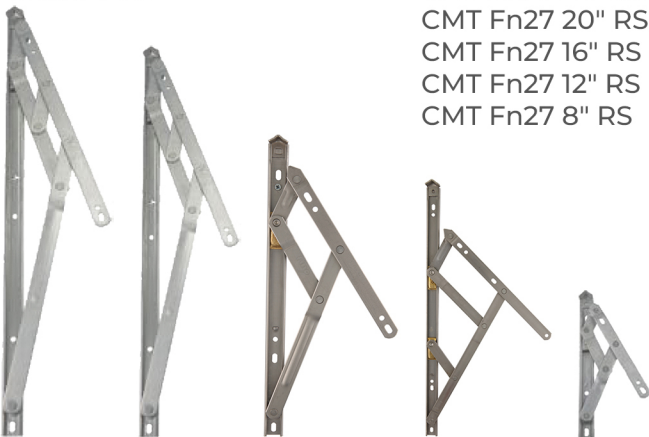

ACCESSORIES

CASEMENT

CMT Fn27 24" RS
CMT Fn27 20" RS
CMT Fn27 16" RS
CMT Fn27 12" RS
CMT Fn27 8" RS