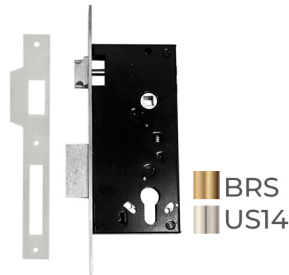

HRE.85.526
black satin

PULL HANDLE

GHD0031
D38x175cm
US32D+US32

GHD0033
D38x47,5cm
US32D+US32

GHD0036
D38x100cm
US32D+US32

GHD0037
D38x100cm
US32D

GHD4501
D32x600x900cm
US32D+US32

GHD4502
D32x600x900cm
US32D+US32

GHD4503
D25x600x800cm
US32D

GHD9603
38x1200cm
US32D

GHD4504
D38x600x800cm
US32D+US32

GHD4505
D30x600x800cm
US32D+US32

GHD9602
38x800cm
US32D+Wood

GHD9605
38x600cm
US15+Wood

LOCKCASE

5C110-40