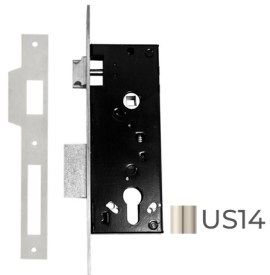

HRE.85.526
black satin

PULL HANDLE

GHD0031
D38x175cm
US32D+US32

GHD0033
D38x47,5cm
US32D+US32

GHD0036
D38x100cm
US32D+US32

GHD0037
D38x100cm
US32D

GHD4501
D32x600x900cm
US32D+US32

GHD4502
D32x600x900cm
US32D+US32

GHD4503
D25x600x800cm
US32D

GHD9603
38x1200cm
US32D

GHD4504
D38x600x800cm
US32D+US32

GHD4505
D30x600x800cm
US32D+US32

GHD9602
38x800cm
US32D+Wood

GHD9605
38x600cm
US15+Wood

LOCKCASE

5C110-40