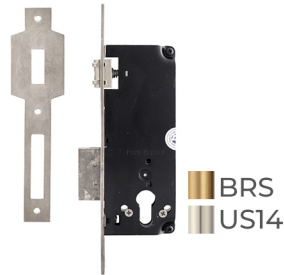

LOCKCASE

5C120-40

CYLINDER

TYPE	A (mm)	B (mm)	L (mm)
OA310-10	32,5mm	32,5mm	65mm
OA310-13	34,5mm	34,5mm	69mm
OA312-10	32,5mm	32,5mm	65mm
OA312-13	34,5mm	34,5mm	69mm

TYPE	A (mm)	B (mm)	L (mm)
OG300-10	32,5mm	32,5mm	65mm
OG300-15	36,5mm	36,5mm	75mm
OG300-18	39,5mm	39,5mm	79mm
OG300-23	50mm	50mm	100mm
OG302-10	32,5mm	32,5mm	L (mm)

HINGE

DOOR STOP

MASTER KEY SYSTEM

Master key is a locking system where one master key can open multiple doors while maintaining the individual lock function of each door.