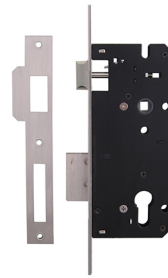

P.45.11Fn (CC 35cm)
US32

HRE.85.14Fn
US32D (Hollow)

HRO.85.01Fn
US32D

Fn 601 x 300
US32D

Fn 601 x 400
US32D

LOCKCASE & CYLINDER

Fn8534-40
US15

Fn8535-30
US32D