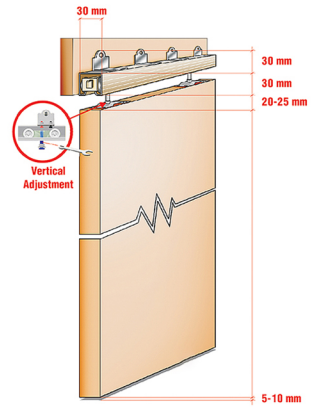

AFFORDABLE PREMIUM

HANDLE & LOCKCASE