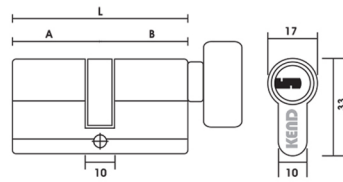

5C110-60

5C120-40

5C120-60

CYLINDER

OA-310

OA-312

TYPE	A (mm)	B (mm)	L (mm)
OA310-10	32,5mm	32,5mm	65mm
OA310-13	34,5mm	34,5mm	69mm
OA312-10	32,5mm	32,5mm	65mm
OA312-13	34,5mm	34,5mm	69mm

OG-300

OG-302

TYPE	A (mm)	B (mm)	L (mm)
OG300-10	32,5mm	32,5mm	65mm
OG300-15	36,5mm	36,5mm	75mm
OG300-18	39,5mm	39,5mm	79mm
OG300-23	50mm	50mm	100mm
OG302-10	32,5mm	32,5mm	L (mm)

HINGE

SEL0010 SUS316
4x3x3 2BB NRP
US32D