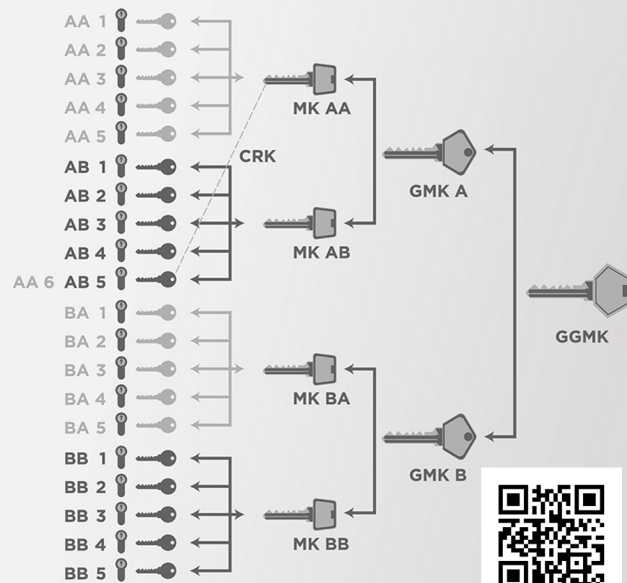

OG-302

TYPE	A (mm)	B (mm)	L (mm)
OG300-10	32,5mm	32,5mm	65mm
OG300-15	36,5mm	36,5mm	75mm
OG300-18	39,5mm	39,5mm	79mm
OG300-23	50mm	50mm	100mm
OG302-10	32,5mm	32,5mm	L (mm)

HINGE

SEL0010 SUS316
4x3x3 2BB NRP
US32D

SEL0011 SUS304
5x4x4 4BB NRP
US32D

SEL0019 SUS304
5x3x4 4BB NRP
US32D

DOOR STOP

75-027
US26

75-027
Antique Brass

STP 75-026
US32D

MASTER KEY SYSTEM

Master key is a locking system where one master key can open multiple doors while maintaining the individual lock function of each door.