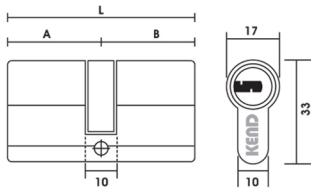

5C110-60

5C120-40

5C120-60

CYLINDER

OA-310

OA-312

TYPE	A (mm)	B (mm)	L (mm)
OA310-10	32,5mm	32,5mm	65mm
OA310-13	34,5mm	34,5mm	69mm
OA312-10	32,5mm	32,5mm	65mm
OA312-13	34,5mm	34,5mm	69mm

OG-300

OG-302

TYPE	A (mm)	B (mm)	L (mm)
OG300-10	32,5mm	32,5mm	65mm
OG300-15	36,5mm	36,5mm	75mm
OG300-18	39,5mm	39,5mm	79mm
OG300-23	50mm	50mm	100mm
OG302-10	32,5mm	32,5mm	L (mm)

HINGE

SEL0010 SUS316
4x3x3 2BB NRP
US32D